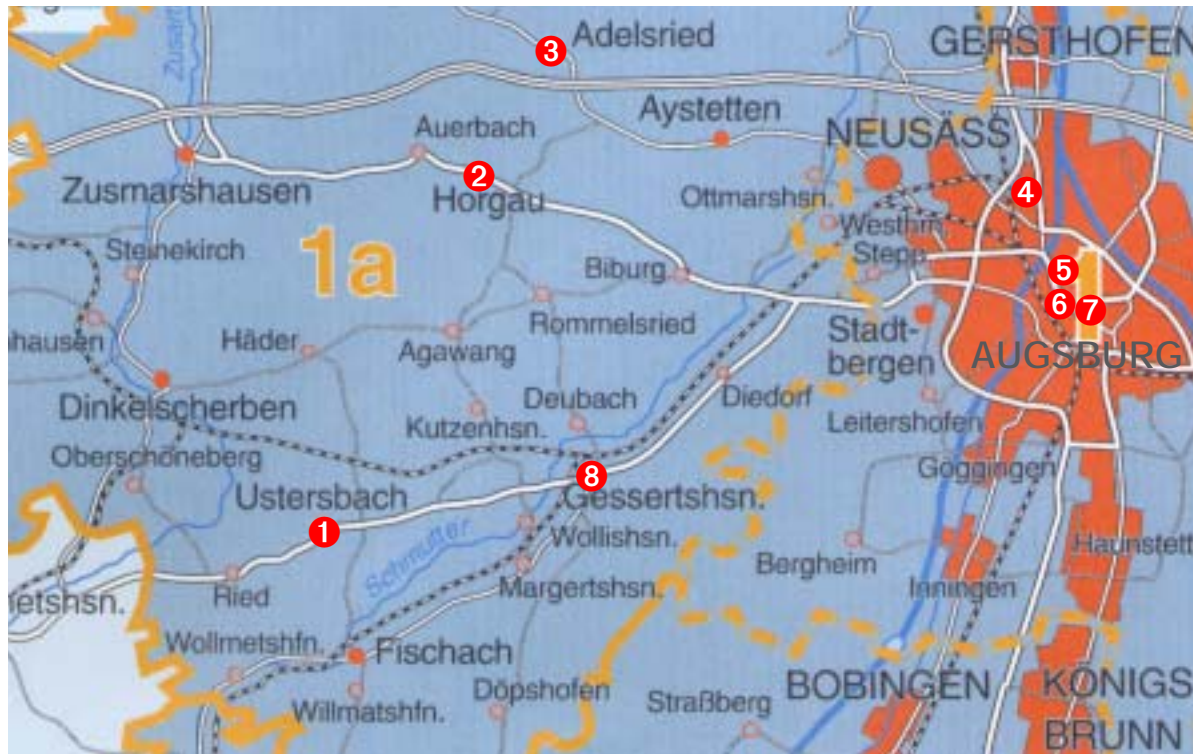

Area and hotels

1. **1 Hotel Reischenau**
   Hauptstraße 56 · 86514 Ustersbach
   Tel.: +49 (0) 8236/1462 (Bes. Frau Hermine Just)
   Fax: +49 (0) 8236/959610
   www.hotel-gasthof-reischenau.de
2. **2 Flairhotel "Zum Schwarzen Reiter"**
   Gasthof Platzer · Hauptstraße 1 · 86497 Horgau
   Tel.: +49 (0) 8294/8608-0 · Fax: +49 (0) 8294/8608-77
   www.flairhotel-platzer.de
3. **3 Parkhotel Schmid**
   Augsburger Straße 28 · 86477 Adelsried
   Tel.: +49 (0) 8294/2910 · Fax: +49 (0) 8294/2429
   www.parkhotel-schmid.de
4. **4 Ringhotel Alpenhof**
   Donauwörther Straße 233 · 86154 Augsburg
   Tel.: +49 (0) 8231/4204-0 · Fax: +49 (0) 821/4204-200
   www.alpenhof-hotel.de
5. **5 Hotel Augsburger Hof**
   Am dem Kreuz 2 · 86152 Augsburg
   Tel.: +49 (0) 821/34305-0 · Fax: +49 (0) 821/34305-55
   www.augsburger-hof.de
6. **6 InterCityHotel**
   Halderstraße 29 · 86150 Augsburg
   Tel.: +49 (0) 821/5039-0 · Fax: +49 (0) 821/5039-999
   www.intercityhotel.de/intercityhotel/hotelinformationen/intercityhotel_augsburg.shtml
7. **7 Steigenberg Drei Mohren**
   Maximilianstraße 40 · 86150 Augsburg
   Tel.: +49 (0) 821/5036-0 · Fax: +49 (0) 821/157864
   www.augsburg.steigenberger.de
8. **8 MELOS GmbH**
   Franz-Beer-Straße 6 · 86459 Gessertshausen
   Tel. +49 (0) 82 38 / 96 11-0 · Fax +49 (0) 82 38 / 96 11-99
   www.melosgmbh.de