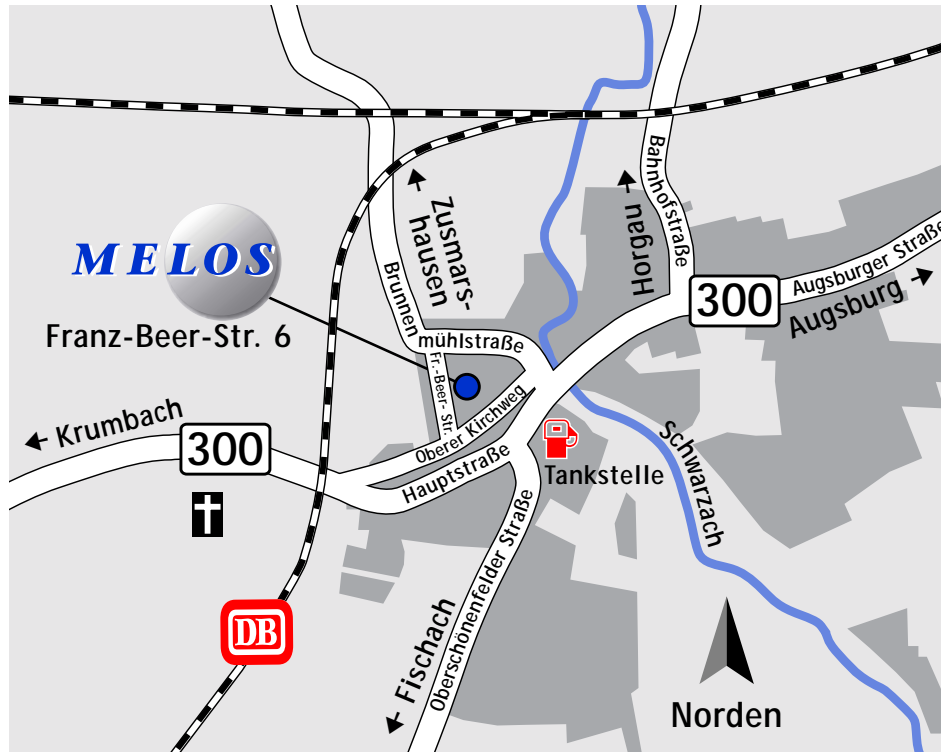

## Map Gessertshausen

### Direction East

- Motorway Munich – Stuttgart (A 8) up to Exit Augsburg West (no. 72), direction City (highway B 17). Turn right Exit Krumbach/Memmingen (highway B 300). Drive app. 12 km to Gessertshausen. In Gessertshausen (app. middle of town, city-hall) after the river bridge Schwarzach (left hand side DEA gas station) turn right, third street to the left (= Franz-Beer-Strasse 6).

### Direction West

- Motorway Stuttgart – Munich (A 8) up to Exit Zusmarshausen (follow Direction North).

### Direction South

- Motorway Lindau – Munich (A 96). Exit Landsberg/Augsburg (B 17). Follow highway B 17 up to Exit Krumbach/Memmingen (see Direction East).