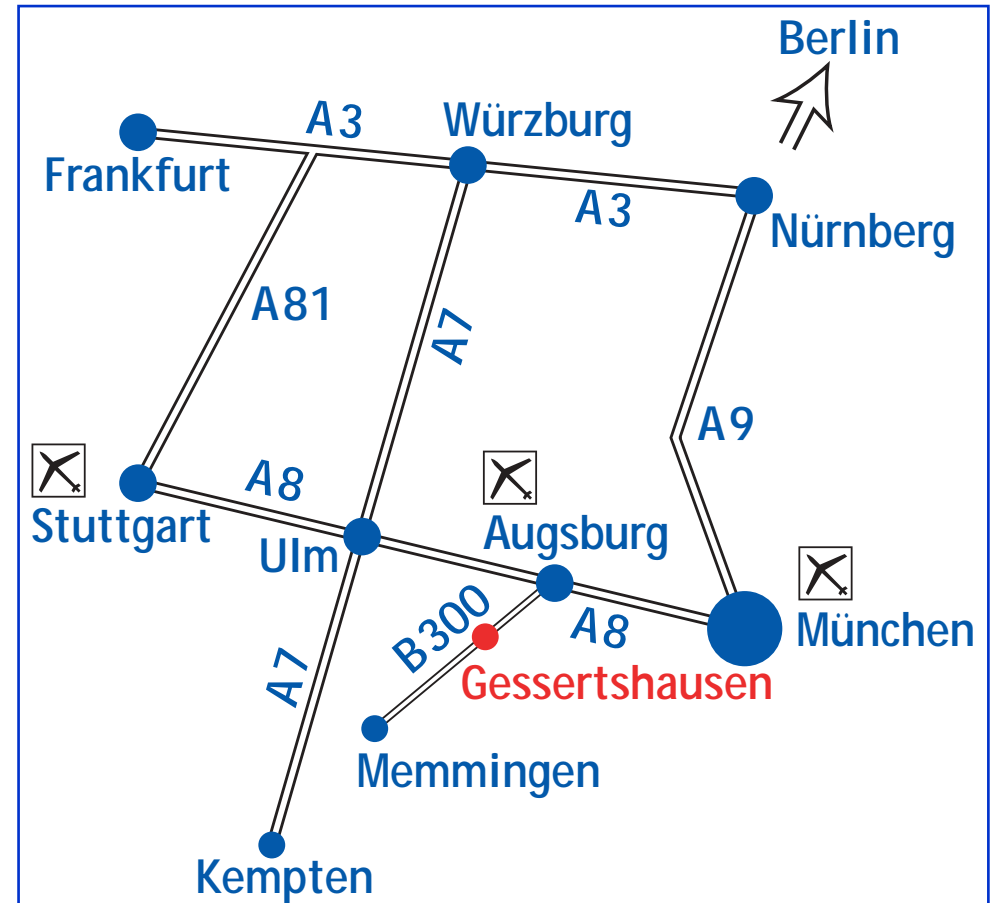

Your way to MELOS

MELOS GmbH

Franz-Beer-Straße 6
86459 Gessertshausen

Tel. +49 (0) 82 38/96 11-0
Fax +49 (0) 82 38/96 11-99
www.melosgmbh.de